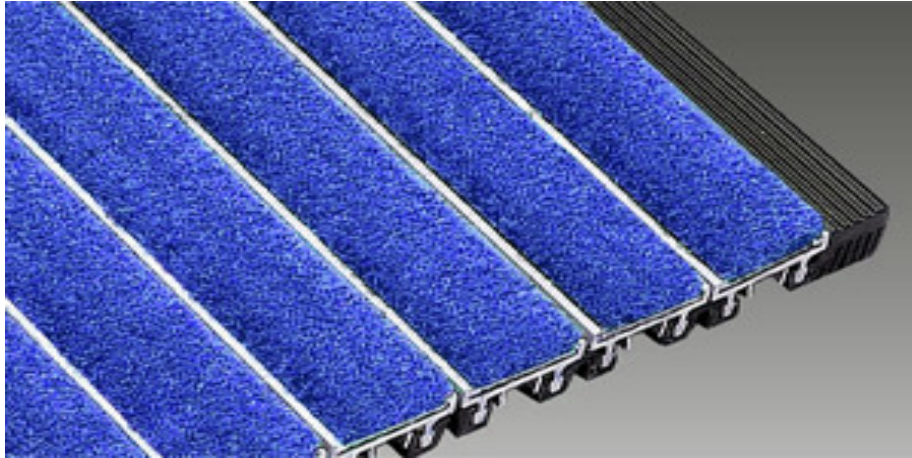

AMERICAN FLOOR MATS walk well

152 Rollins Avenue #102
Rockville, MD 20852
800-762-9010
240-780-3309 (f)
www.americanfloormats.com

1/2" Deep Recessed Grille Mat

This Recessed Grille Mat is a heavy-duty entrance mat that offers ample storage for dirt and moisture with its 1/2" deep rails. One inch vinyl cushions spaced 1.5" on center on the under rail protect the aluminum rails from clanging on the concrete underneath. Heavy support channels and legs allow the grid to be placed over recesses designed as deep as 9/16". These grille mats easily roll up for cleaning underneath. The variety of insert and aluminum finish options offers an aesthetically pleasing product that effectively removes dirt. An architectural bronze connector rail is also available. These mats are capable of handling 750lbs per wheel load.